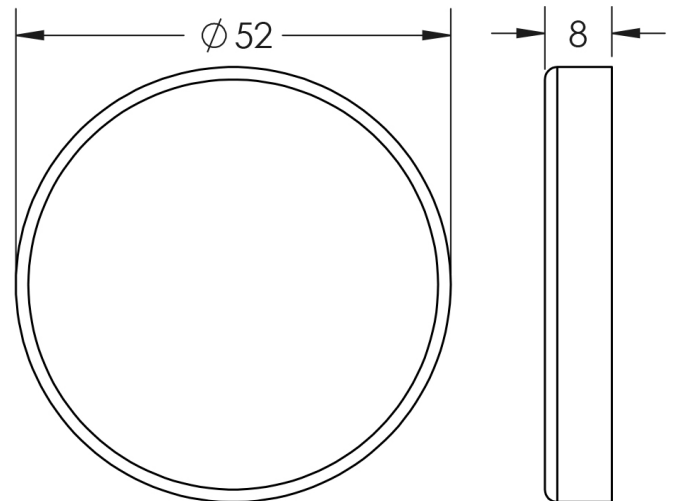

TECHNICAL DRAWING

FINISHES

- ☐ Satin Stainless Steel