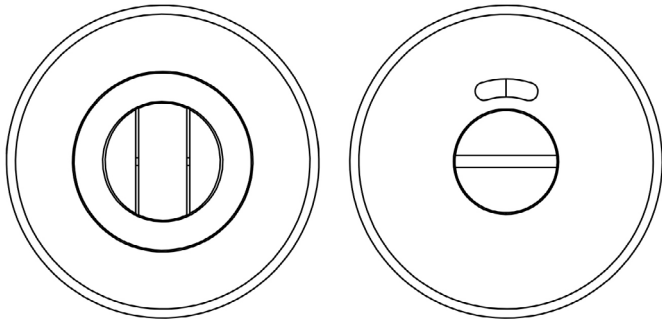

**COMMERCIAL**  
**STAINLESS STEEL**

**CODE**

JSS226

**DESCRIPTION**

Turn & Release - Round, With Indicator

**STANDARDS**

**PRODUCT SPECIFICATION**

- Indicator rose
- Grade 5 corrosion