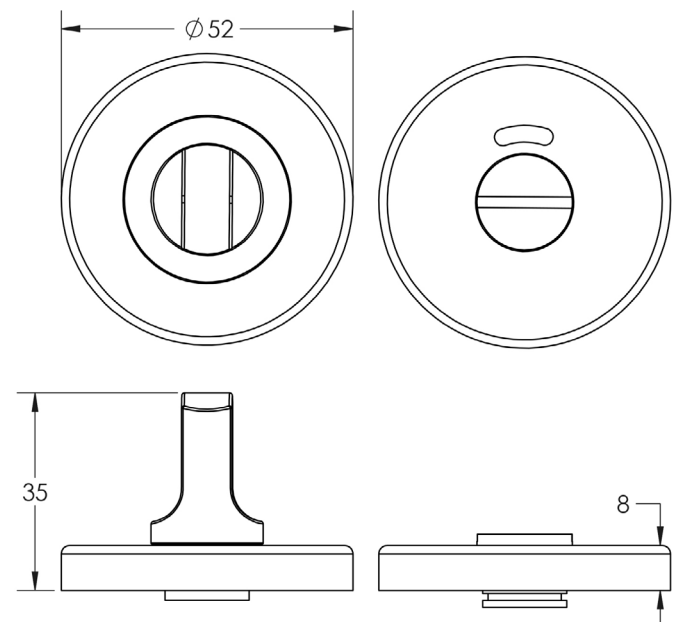

**COMMERCIAL**  
**STAINLESS STEEL**

**CODE**

JSS226

**DESCRIPTION**

Turn & Release - Round, With Indicator

**STANDARDS**

**PRODUCT SPECIFICATION**

- Indicator rose
- Grade 5 corrosion

**TECHNICAL DRAWING**

**FINISHES**

- Satin Stainless Steel