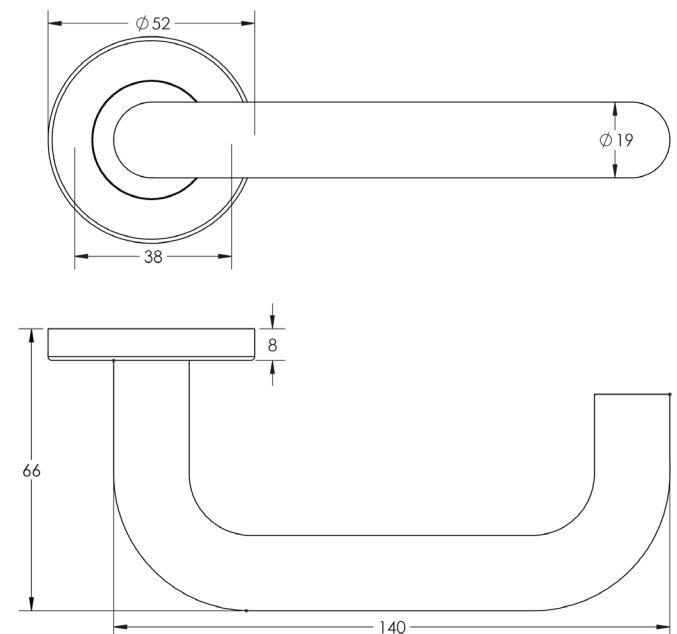

**COMMERCIAL**  
**STAINLESS STEEL**

**CODE**

JSS202

**DESCRIPTION**

Orbit 19mm Lever On Rose

**STANDARDS**

**PRODUCT SPECIFICATION**

- Sprung
- Suitable door thickness - 44-54mm
- Grade 3 corrosion

**TECHNICAL DRAWING**

**FINISHES**

- Satin Stainless Steel