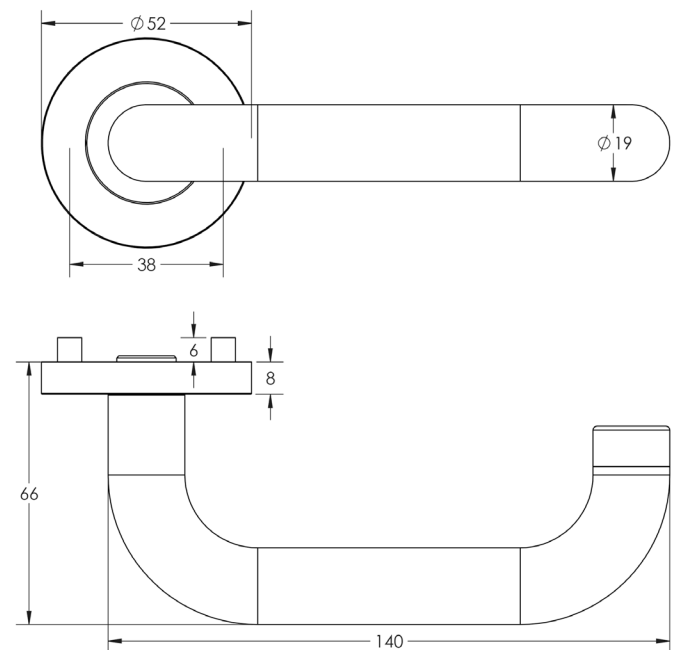

TECHNICAL DRAWING

FINISHES

- Satin Stainless Steel