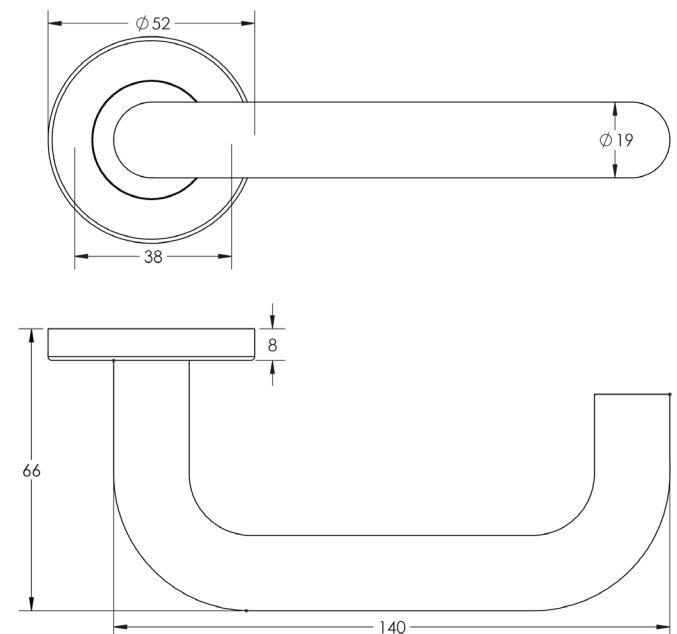

**COMMERCIAL**  
**STAINLESS STEEL**

**CODE**

JSS13

**DESCRIPTION**

Orbit 19mm Lever On Rose

**STANDARDS**

**PRODUCT SPECIFICATION**

- Sprung
- Suitable door thickness - 44-54mm
- Grade 3 corrosion

**TECHNICAL DRAWING**

**FINISHES**

- Satin Stainless Steel