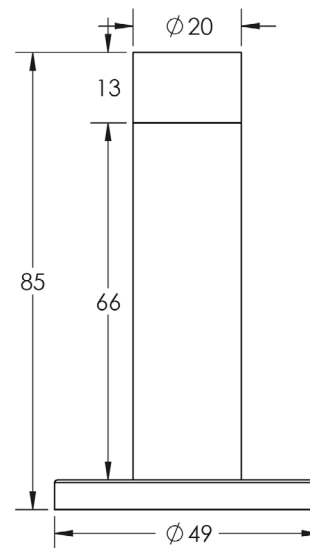

TECHNICAL DRAWING

FINISHES

- Satin Stainless Steel