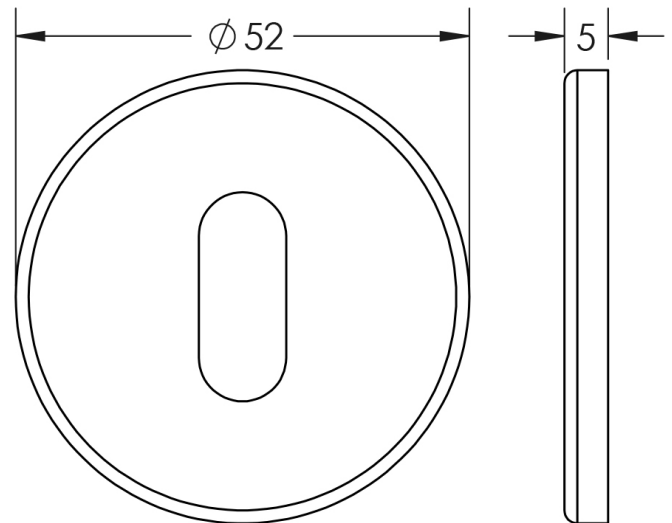

TECHNICAL DRAWING

FINISHES

- Satin Stainless Steel