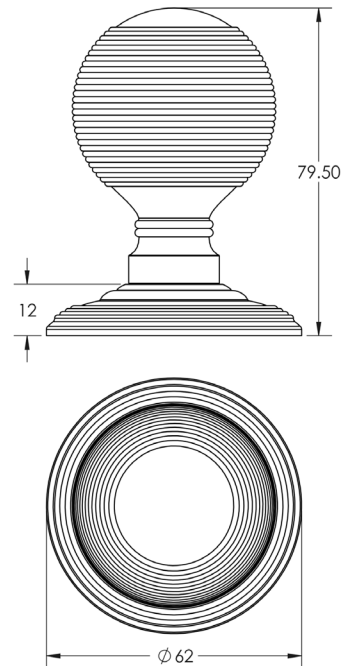

JEDO COLLECTION

TECHNICAL SPECIFICATION

CODE

JR8M

DESCRIPTION

Reeded Mortice Door Knob

STANDARDS

PRODUCT SPECIFICATION

- Unsprung
- Brass
- Concealed fix

TECHNICAL DRAWING

FINISHES

-  Antique Brass
-  Polished Nickel
-  Satin Nickel