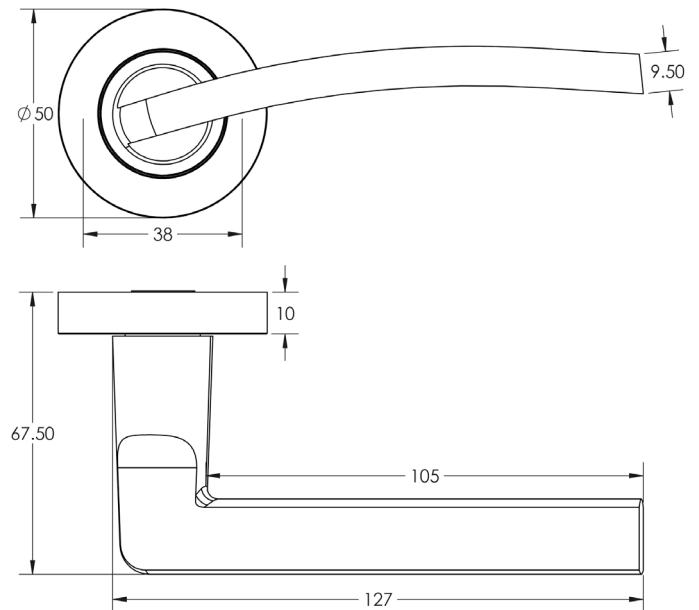

NERO RANGE

TECHNICAL SPECIFICATION

CODE

JMB700

DESCRIPTION

Noir Lever On Rose

STANDARDS

PRODUCT SPECIFICATION

- Sprung
- Aluminium
- Grade 4 corrosion
- Back to back fixing recommended

TECHNICAL DRAWING

FINISHES

- Matt Black