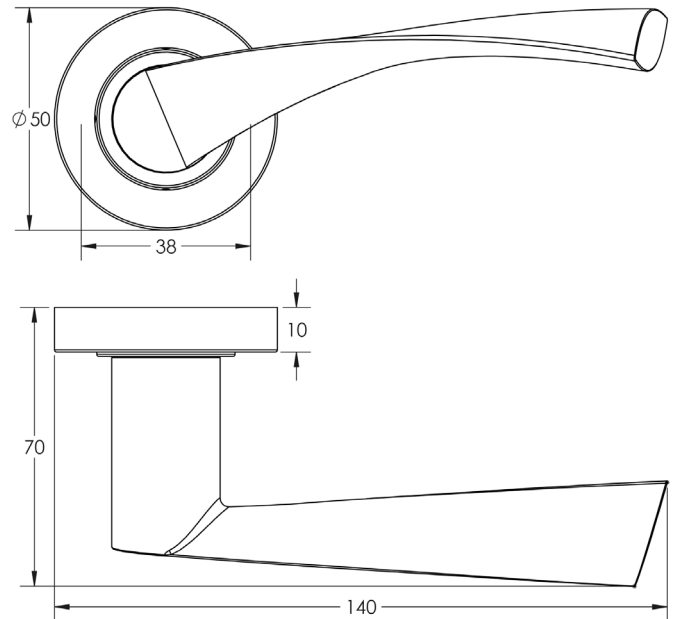

CODE

JMB504

DESCRIPTION

Twirl Lever On Rose

STANDARDS

PRODUCT SPECIFICATION

- Sprung
- Aluminium

TECHNICAL DRAWING