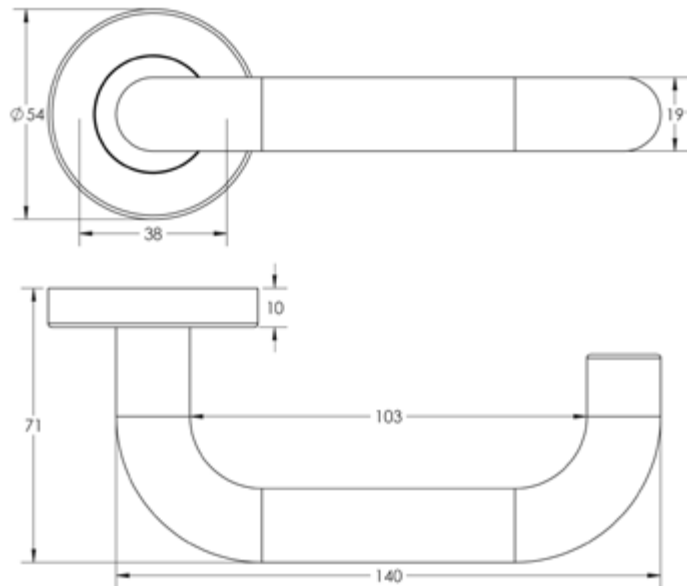

CODE

JMB13

DESCRIPTION

Orbit Lever On Rose

STANDARDS

PRODUCT SPECIFICATION

- Suitable for FD30/60 minute timber doors
- 38mm centres
- 304 grade stainless steel
- Back to back fixing recommended

TECHNICAL DRAWING