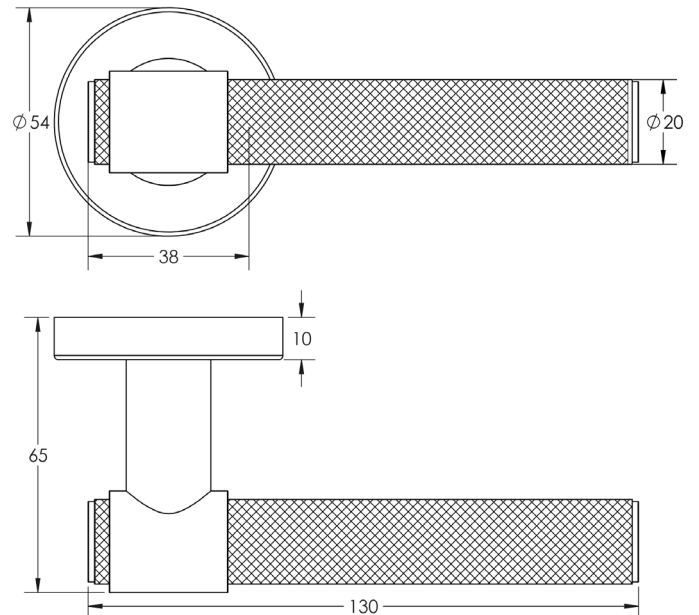

## TECHNICAL SPECIFICATION

CODE

JMB105

DESCRIPTION

T-Bar Knurled Lever On Rose

STANDARDS

## TECHNICAL DRAWING