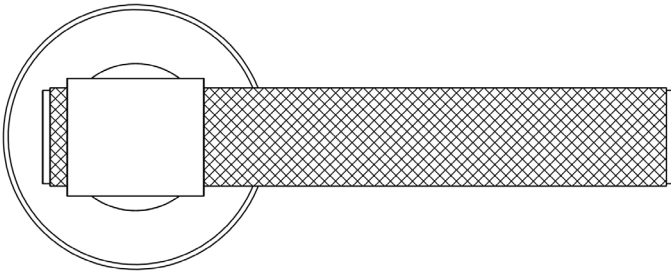

## TECHNICAL SPECIFICATION

CODE

JMB105

DESCRIPTION

T-Bar Knurled Lever On Rose

STANDARDS

## PRODUCT SPECIFICATION

- Grade 304 stainless steel
- Grade 4 corrosion
- Back to back fixing recommended