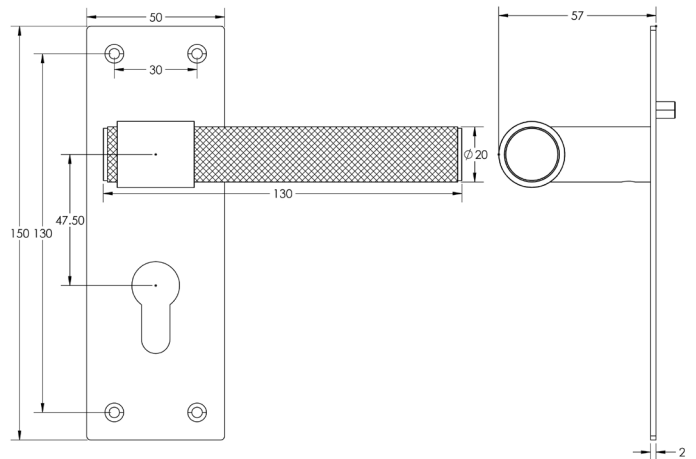

TECHNICAL DRAWING