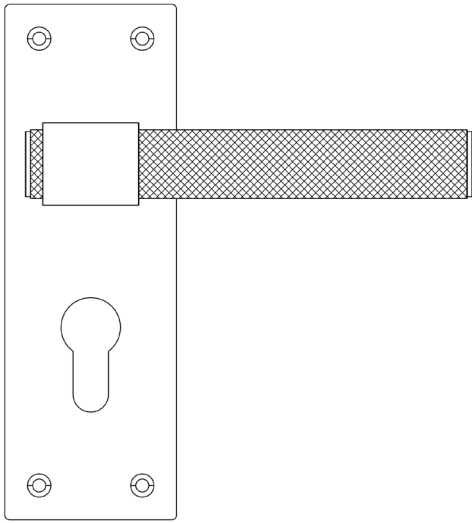

NERO RANGE

TECHNICAL SPECIFICATION

CODE

JMB103

DESCRIPTION

T-Bar Knurled Lever On Plate - Euro

STANDARDS

PRODUCT SPECIFICATION

- Sprung
- Grade 304 stainless steel
- Lever style available on round rose
- 47.50mm centres

TECHNICAL DRAWING

FINISHES

- Matt Black