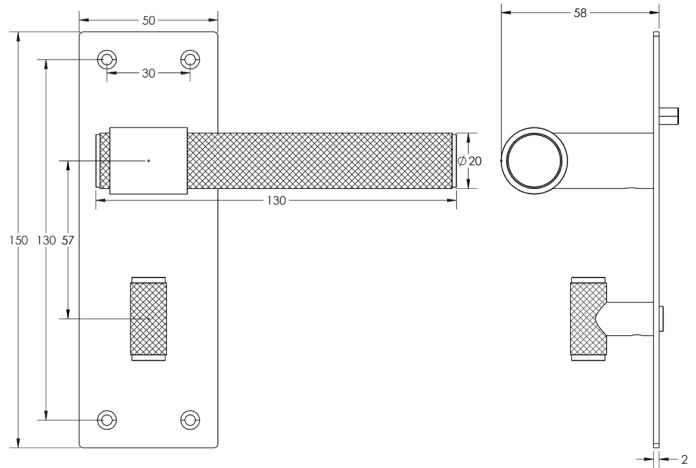

TECHNICAL DRAWING