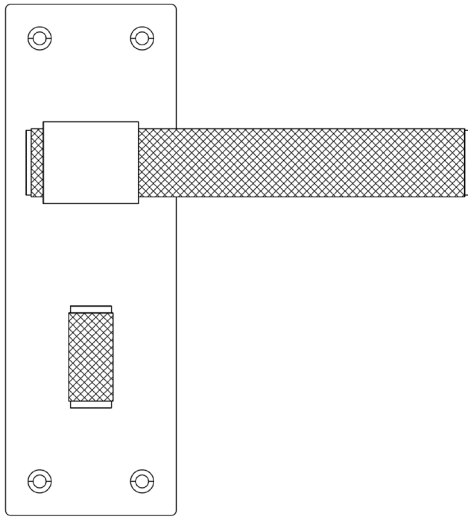

NERO RANGE

TECHNICAL SPECIFICATION

CODE

JMB102

DESCRIPTION

T-Bar Knurled Lever On Plate - Bathroom

STANDARDS

PRODUCT SPECIFICATION

- Sprung
- Grade 304 stainless steel
- Lever style available on round rose
- 57mm centres

TECHNICAL DRAWING

FINISHES

- Matt Black