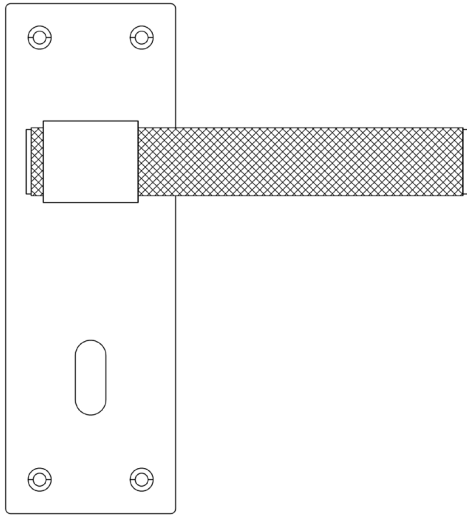

NERO RANGE

CODE

JMB101

DESCRIPTION

T-Bar Knurled Lever On Plate - Lock

STANDARDS

PRODUCT SPECIFICATION

- Sprung
- Grade 304 stainless steel
- Lever style available on round rose
- 57mm centres

TECHNICAL DRAWING

FINISHES

- Matt Black