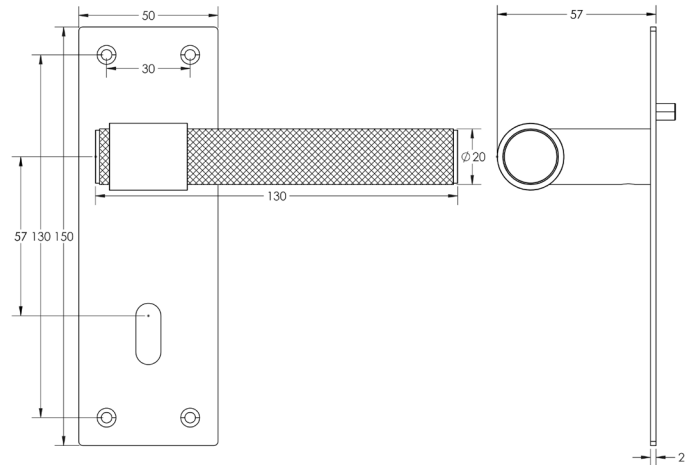

TECHNICAL DRAWING