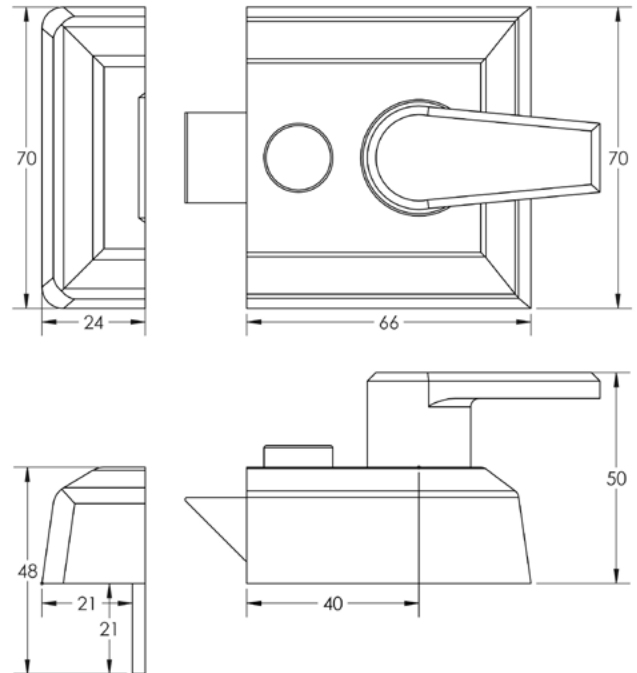

CODE

JL5031

DESCRIPTION

Narrow Stile Night Latch

STANDARDS

PRODUCT SPECIFICATION

TECHNICAL DRAWING

FINISHES