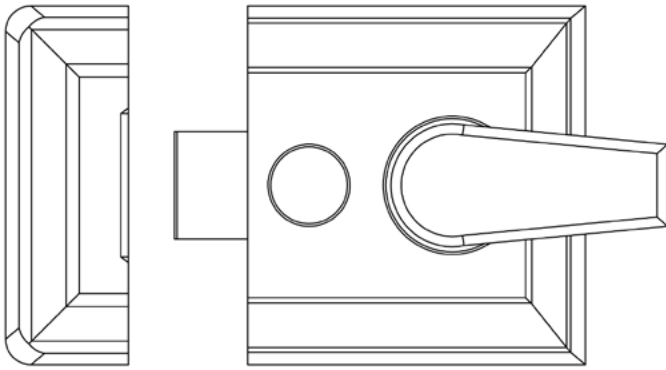

CODE

JL5031

DESCRIPTION

Narrow Stile Night Latch

STANDARDS

PRODUCT SPECIFICATION

TECHNICAL DRAWING

FINISHES