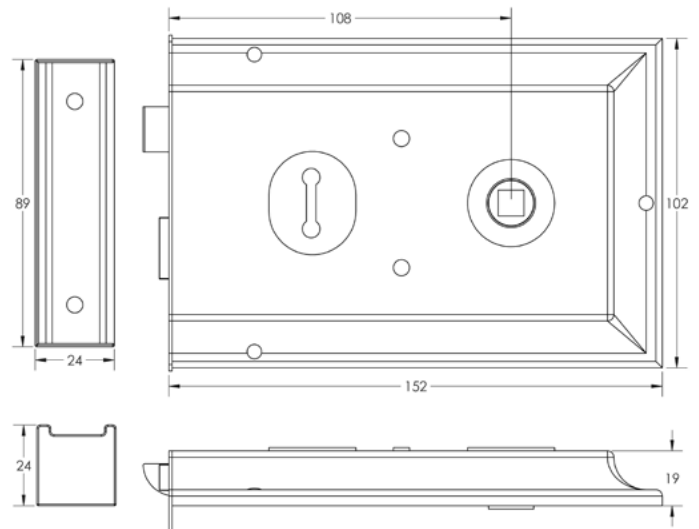

CODE

JL180PB

DESCRIPTION

Reversible Rim Lock 152 x 102mm

STANDARDS

PRODUCT SPECIFICATION

- Sprung
- Brass

TECHNICAL DRAWING