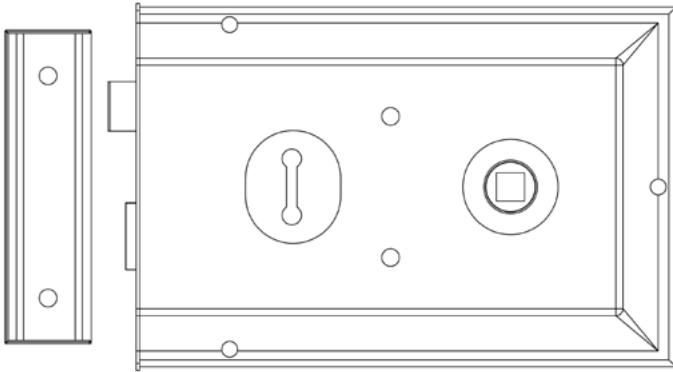

CODE

JL180PB

DESCRIPTION

Reversible Rim Lock 152 x 102mm

STANDARDS

PRODUCT SPECIFICATION

- Sprung
- Brass

TECHNICAL DRAWING