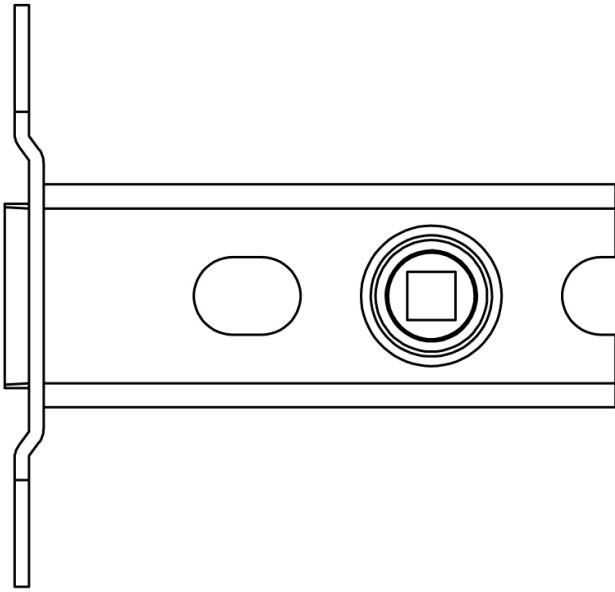

CODE

JL-HDB64

DESCRIPTION

Heavy Duty Deadbolt - Body Only

STANDARDS

PRODUCT SPECIFICATION

- Heavy sprung
- Grade 304 stainless steel
- Grade 3 corrosion
- Variety of plate finishes available

TECHNICAL DRAWING