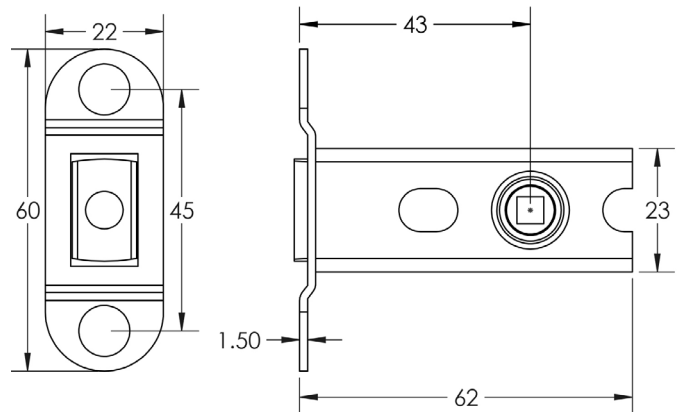

CODE

JL-HDB64

DESCRIPTION

Heavy Duty Deadbolt - Body Only

STANDARDS

PRODUCT SPECIFICATION

- Heavy sprung
- Grade 304 stainless steel
- Grade 3 corrosion
- Variety of plate finishes available

TECHNICAL DRAWING