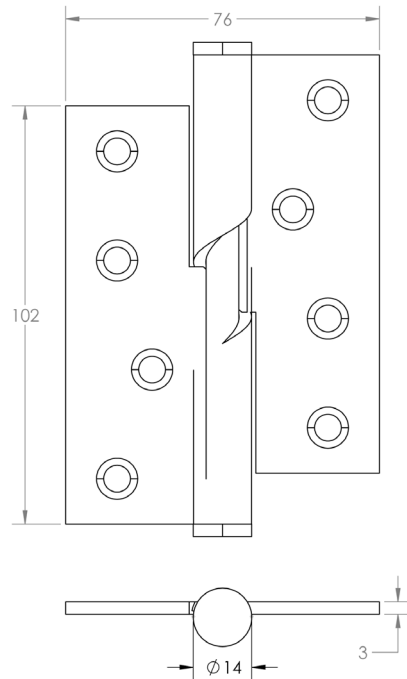

TECHNICAL DRAWING

FINISHES

- Polished Stainless Steel
- Satin Stainless Steel