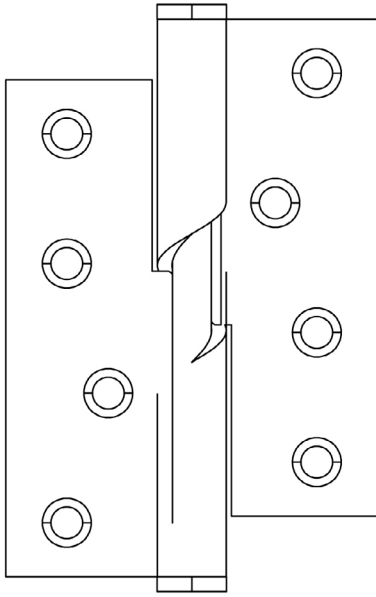

### CODE

J9510LH

### DESCRIPTION

Stainless Steel Rising Butt Hinge

### PRODUCT SPECIFICATION

- Grade 201 stainless steel
- Size: 102x76x3mm