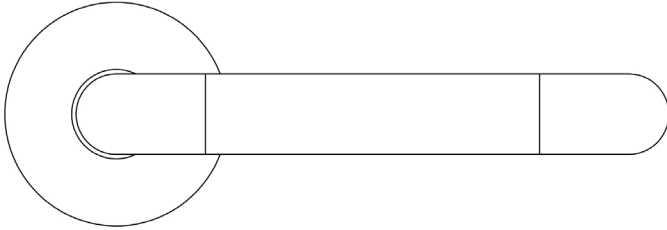

CODE

J4645B

DESCRIPTION

19mm Round Bar Lever On Rose

STANDARDS

PRODUCT SPECIFICATION

- Aluminium

TECHNICAL DRAWING

FINISHES

-  Satin Anodised Aluminum