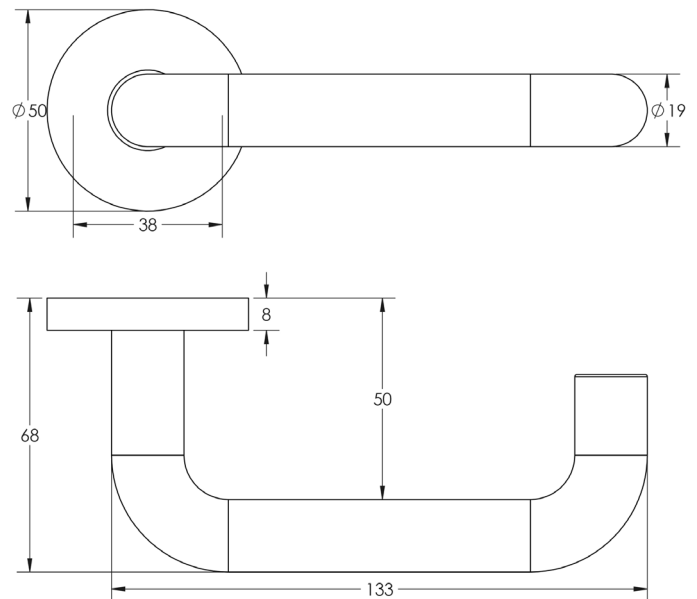

CODE

J4645B

DESCRIPTION

19mm Round Bar Lever On Rose

STANDARDS

PRODUCT SPECIFICATION

- Aluminium

TECHNICAL DRAWING