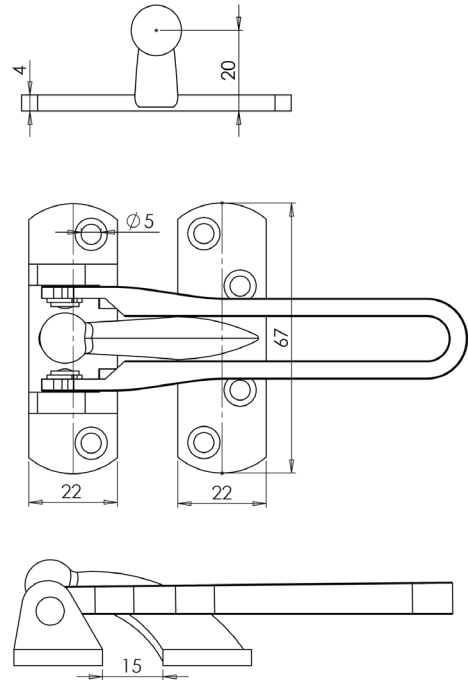

CODE

J3003

DESCRIPTION

Security Door Guards

STANDARDS

PRODUCT SPECIFICATION

- Zinc

TECHNICAL DRAWING