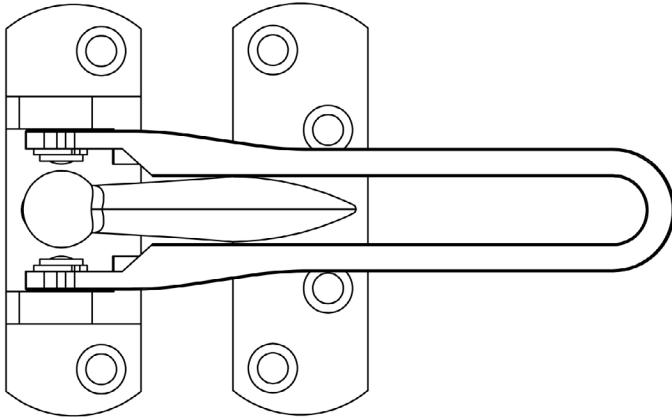

CODE

J3003

DESCRIPTION

Security Door Guards

STANDARDS

PRODUCT SPECIFICATION

- Zinc

TECHNICAL DRAWING