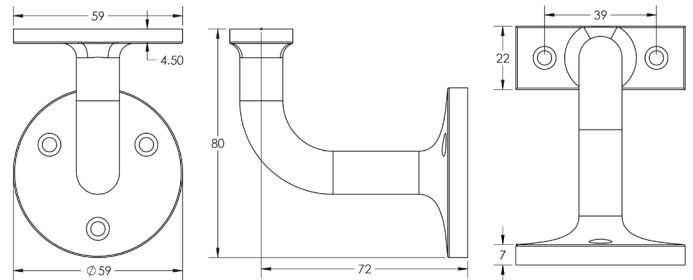

CODE

JS1413A

DESCRIPTION

Handrail Bracket

STANDARDS

PRODUCT SPECIFICATION

- Aluminium
- *We strongly recommend requesting a sample before committing to any cutting or drilling*

TECHNICAL DRAWING