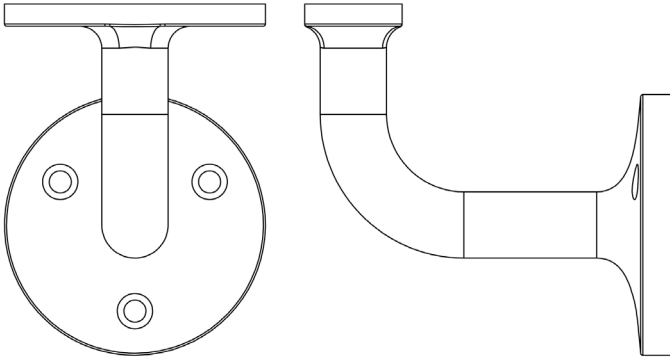

CODE

JS1413A

DESCRIPTION

Handrail Bracket

STANDARDS

PRODUCT SPECIFICATION

- Aluminium
- *We strongly recommend requesting a sample before committing to any cutting or drilling*

TECHNICAL DRAWING

FINISHES

- Satin Anodised Aluminium