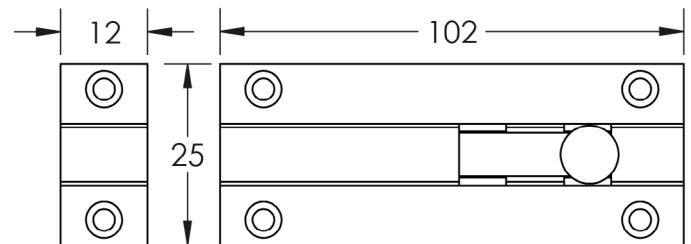

CODE

J1001DE-SC

DESCRIPTION

Straight Barrel Bolt

STANDARDS

PRODUCT SPECIFICATION

- Brass

TECHNICAL DRAWING