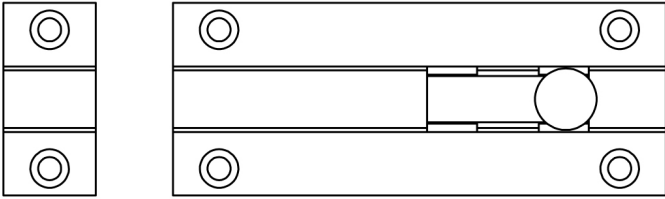

CODE

J1001DE-SC

DESCRIPTION

Straight Barrel Bolt

STANDARDS

PRODUCT SPECIFICATION

- Brass

TECHNICAL DRAWING