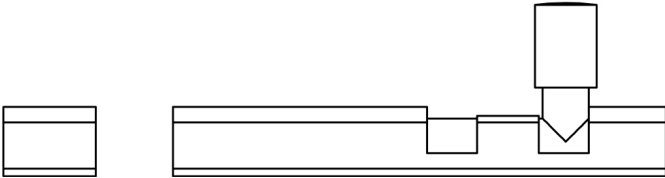

CODE

J1001DE-SC

DESCRIPTION

Straight Barrel Bolt

STANDARDS

PRODUCT SPECIFICATION

- Brass

TECHNICAL DRAWING