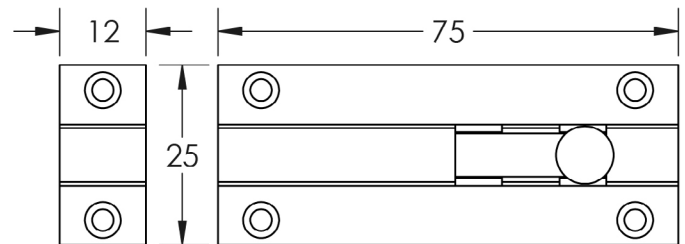

CODE

J1001DD-SC

DESCRIPTION

Straight Barrel Bolt

STANDARDS

PRODUCT SPECIFICATION

- Brass

TECHNICAL DRAWING