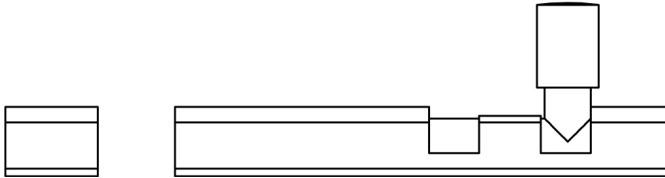

CODE

J1001DD-SC

DESCRIPTION

Straight Barrel Bolt

STANDARDS

PRODUCT SPECIFICATION

- Brass

TECHNICAL DRAWING