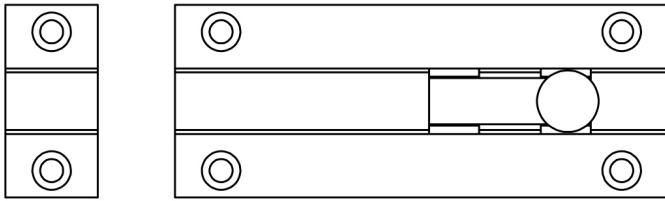

CODE

J1001DD-SC

DESCRIPTION

Straight Barrel Bolt

STANDARDS

PRODUCT SPECIFICATION

- Brass

TECHNICAL DRAWING