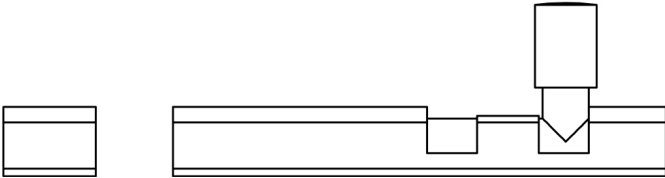

CODE

J1001CD-PC

DESCRIPTION

Straight Barrel Bolt

STANDARDS

PRODUCT SPECIFICATION

- Brass

TECHNICAL DRAWING