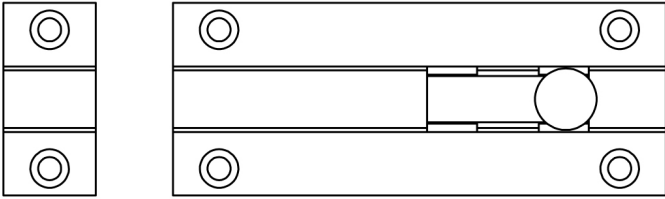

CODE

J1001CD-PC

DESCRIPTION

Straight Barrel Bolt

STANDARDS

PRODUCT SPECIFICATION

- Brass

TECHNICAL DRAWING