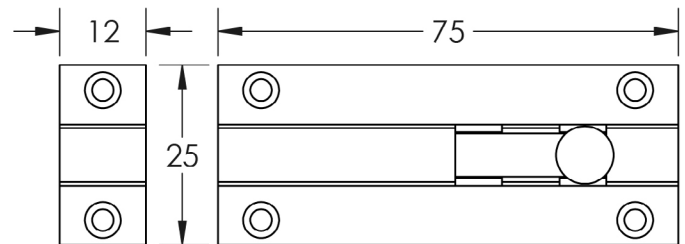

CODE

J1001CD-PC

DESCRIPTION

Straight Barrel Bolt

STANDARDS

PRODUCT SPECIFICATION

- Brass

TECHNICAL DRAWING