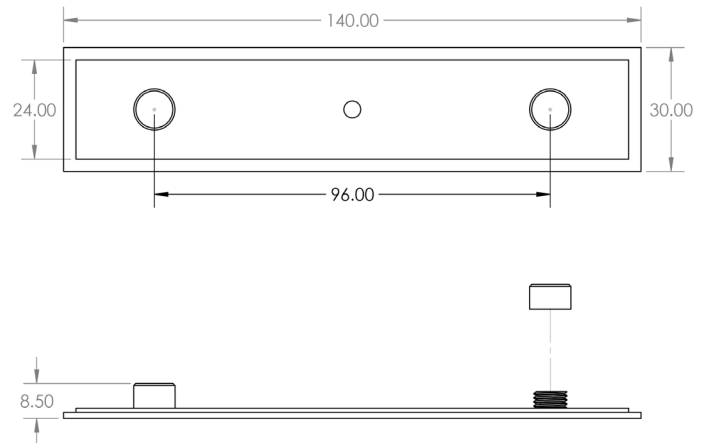

CODE

HOX6090

DESCRIPTION

Rushton Backplate - Cupboard Knob

STANDARDS

PRODUCT SPECIFICATION

- Matt lacquered solid brass
- 96mm centres
- Colour matched screw caps

TECHNICAL DRAWING