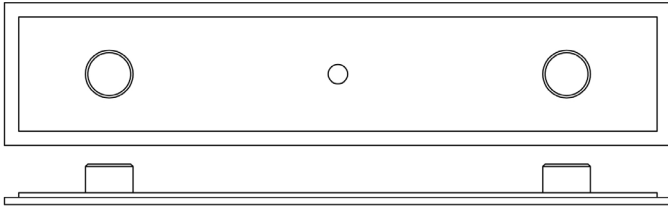

CODE

HOX6090

DESCRIPTION

Rushton Backplate - Cupboard Knob

STANDARDS

PRODUCT SPECIFICATION

- Matt lacquered solid brass
- 96mm centres
- Colour matched screw caps

TECHNICAL DRAWING