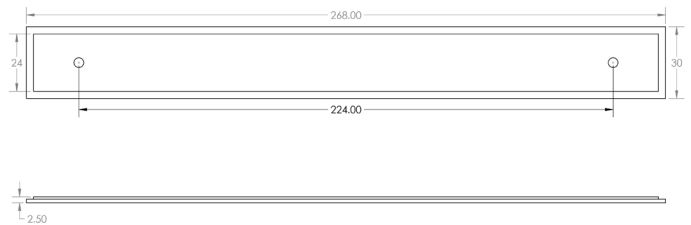

CODE

HOX6060

DESCRIPTION

Rushton Backplate - 224mm centres

STANDARDS

PRODUCT SPECIFICATION

- Matt lacquered solid brass
- 224mm centres
- Available in 96mm centres

TECHNICAL DRAWING