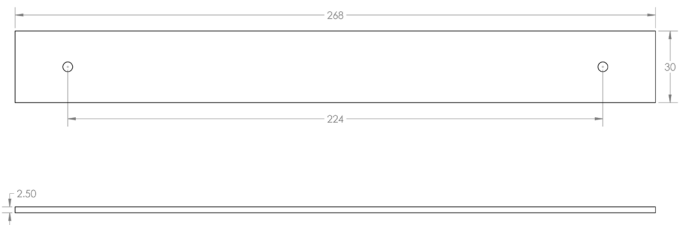

TECHNICAL DRAWING

FINISHES

- Antique Brass
- Dark Bronze
- Matt Black
- Polished Nickel
- Satin Brass
- Satin Nickel