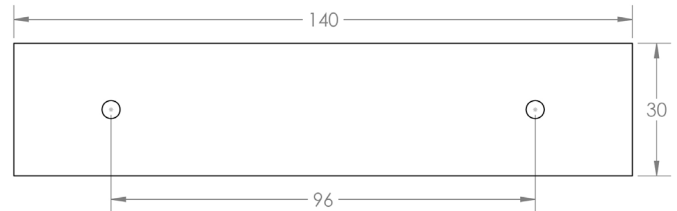

TECHNICAL DRAWING

FINISHES

- Antique Brass
- Dark Bronze
- Matt Black
- Polished Nickel
- Satin Brass
- Satin Nickel