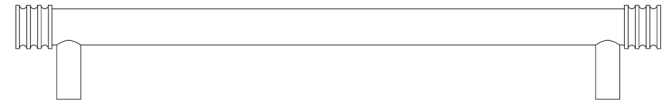

### DESCRIPTION

Sturt Cabinet Handle

### PRODUCT SPECIFICATION

- Matt lacquered solid brass
- 224mm centres
- Available in 96mm centres
- Matching cupboard knobs available
- Available on plate
  
- *We strongly recommend requesting a sample before committing to any cutting or drilling*