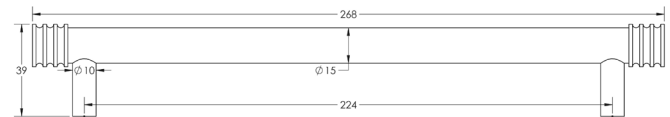

TECHNICAL DRAWING

FINISHES

CODE

	Antique Brass	HOX460AB
	Dark Bronze	HOX460DB
	Matt Black	HOX460MB
	Polished Nickel	HOX460PN
	Satin Brass	HOX460SB
	Satin Nickel	HOX460SN