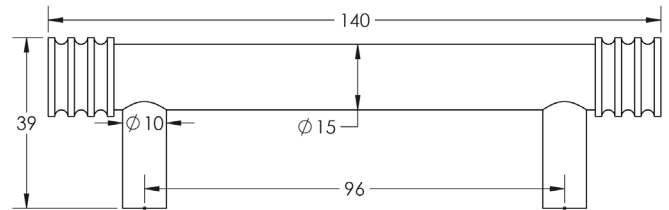

CODE

HOX450

DESCRIPTION

Sturt Cabinet Handle

STANDARDS

PRODUCT SPECIFICATION

- Matt lacquered solid brass
 - 96mm centres
 - Available in 224mm centres
 - Matching cupboard knobs available
 - Available on plate
- *We strongly recommend requesting a sample before committing to any cutting or drilling*

TECHNICAL DRAWING

FINISHES

CODE

	Antique Brass	HOX450AB
	Dark Bronze	HOX450DB
	Matt Black	HOX450MB
	Polished Nickel	HOX450PN
	Satin Brass	HOX450SB
	Satin Nickel	HOX450SN