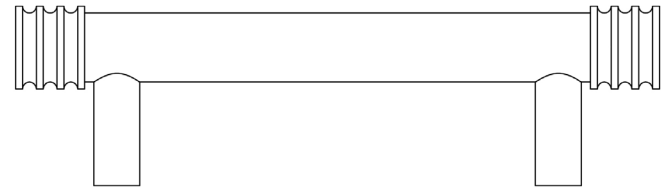

CODE

HOX450

DESCRIPTION

Sturt Cabinet Handle

STANDARDS

PRODUCT SPECIFICATION

- Matt lacquered solid brass
 - 96mm centres
 - Available in 224mm centres
 - Matching cupboard knobs available
 - Available on plate
- *We strongly recommend requesting a sample before committing to any cutting or drilling*

TECHNICAL DRAWING

FINISHES

CODE

	Antique Brass	HOX450AB
	Dark Bronze	HOX450DB
	Matt Black	HOX450MB
	Polished Nickel	HOX450PN
	Satin Brass	HOX450SB
	Satin Nickel	HOX450SN