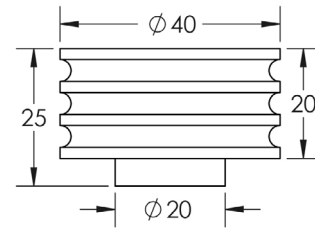

CODE

HOX440

DESCRIPTION

Sturt Cabinet Knob

STANDARDS

PRODUCT SPECIFICATION

- Matt lacquered solid brass
- Available in Ø30mm
- Matching cupboard handles available
- M4 fixing
- *We strongly recommend requesting a sample before committing to any cutting or drilling*

TECHNICAL DRAWING

FINISHES

CODE

	Antique Brass	HOX440AB
	Dark Bronze	HOX440DB
	Matt Black	HOX440MB
	Polished Nickel	HOX440PN
	Satin Brass	HOX440SB
	Satin Nickel	HOX440SN