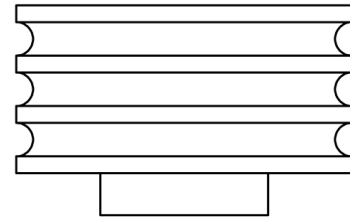

CODE

HOX440

DESCRIPTION

Sturt Cabinet Knob

STANDARDS

PRODUCT SPECIFICATION

- Matt lacquered solid brass
- Available in Ø30mm
- Matching cupboard handles available
- M4 fixing
- *We strongly recommend requesting a sample before committing to any cutting or drilling*