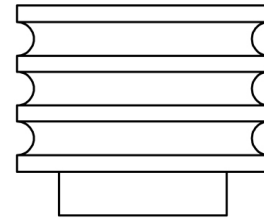

CODE

HOX430

DESCRIPTION

Sturt Cabinet Knob

STANDARDS

PRODUCT SPECIFICATION

- Matt lacquered solid brass
- Available in Ø40mm
- Matching cupboard handles available
- M4 fixing
- *We strongly recommend requesting a sample before committing to any cutting or drilling*

FINISHES

- Antique Brass
- Dark Bronze
- Matt Black
- Polished Nickel
- Satin Brass
- Satin Nickel

CODE

HOX430AB
HOX430DB
HOX430MB
HOX430PN
HOX430SB
HOX430SN