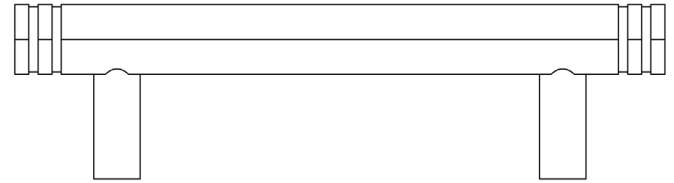

### CODE

HOX350

### DESCRIPTION

Nile Cabinet Handle

### PRODUCT SPECIFICATION

- Matt lacquered solid brass
  - 96mm centres
  - Available in 224mm centres
  - Matching cupboard knobs available
  - Available on plate
- *We strongly recommend requesting a sample before committing to any cutting or drilling*