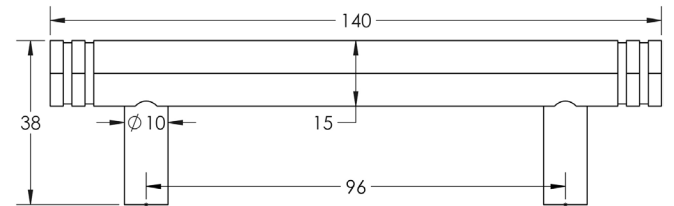

TECHNICAL DRAWING

FINISHES

CODE

	Antique Brass	HOX350AB
	Dark Bronze	HOX350DB
	Matt Black	HOX350MB
	Polished Nickel	HOX350PN
	Satin Brass	HOX350SB
	Satin Nickel	HOX350SN