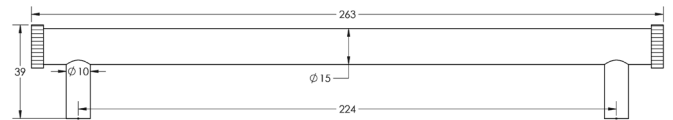

CODE

HOX260

DESCRIPTION

Thaxted Cabinet Handle

STANDARDS

PRODUCT SPECIFICATION

- Matt lacquered solid brass
- 224mm centres
- Available in 96mm centres
- Matching cupboard knobs available
- Available on plate
- *We strongly recommend requesting a sample before committing to any cutting or drilling*

TECHNICAL DRAWING

FINISHES

CODE

	Antique Brass	HOX260AB
	Dark Bronze	HOX260DB
	Matt Black	HOX260MB
	Polished Nickel	HOX260PN
	Satin Brass	HOX260SB
	Satin Nickel	HOX260SN