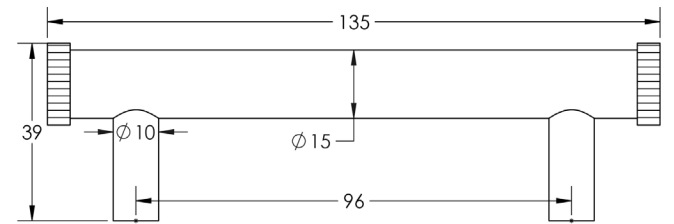

TECHNICAL DRAWING

FINISHES

CODE

	Antique Brass	HOX250AB
	Dark Bronze	HOX250DB
	Matt Black	HOX250MB
	Polished Nickel	HOX250PN
	Satin Brass	HOX250SB
	Satin Nickel	HOX250SN