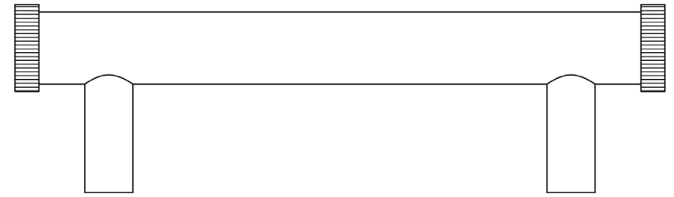

### DESCRIPTION

Thaxted Cabinet Handle

### PRODUCT SPECIFICATION

- Matt lacquered solid brass
  - 96mm centres
  - Available in 224mm centres
  - Matching cupboard knobs available
  - Available on plate
- *We strongly recommend requesting a sample before committing to any cutting or drilling*