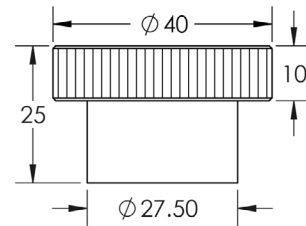

CODE

HOX240

DESCRIPTION

Thaxted Cabinet Knob

STANDARDS

PRODUCT SPECIFICATION

- Matt lacquered solid brass
- Available in Ø30mm
- Matching cupboard handles available
- M4 fixing
- *We strongly recommend requesting a sample before committing to any cutting or drilling*

TECHNICAL DRAWING

FINISHES

CODE

	Antique Brass	HOX240AB
	Dark Bronze	HOX240DB
	Matt Black	HOX240MB
	Polished Nickel	HOX240PN
	Satin Brass	HOX240SB
	Satin Nickel	HOX240SN