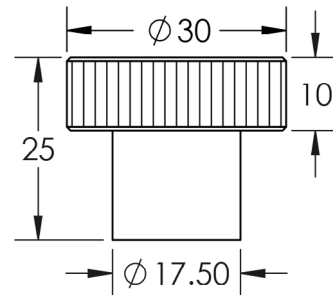

TECHNICAL DRAWING

FINISHES

CODE

	Antique Brass	HOX230AB
	Dark Bronze	HOX230DB
	Matt Black	HOX230MB
	Polished Nickel	HOX230PN
	Satin Brass	HOX230SB
	Satin Nickel	HOX230SN