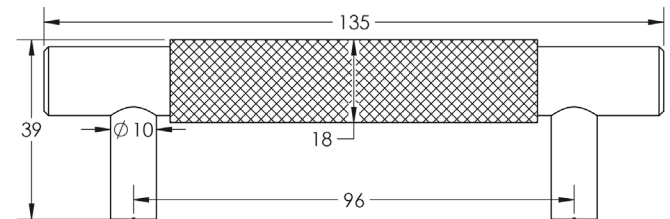

TECHNICAL DRAWING

FINISHES

CODE

	Antique Brass	HOX2050AB
	Dark Bronze	HOX2050DB
	Matt Black	HOX2050MB
	Polished Nickel	HOX2050PN
	Satin Brass	HOX2050SB
	Satin Nickel	HOX2050SN