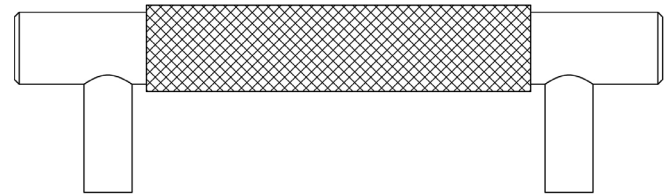

### DESCRIPTION

Taplow Cabinet Handle

### PRODUCT SPECIFICATION

- Matt lacquered solid brass
- 96mm centres
- Available in 224mm centres
- Matching cupboard knobs available
- Available on plate
- *We strongly recommend requesting a sample before committing to any cutting or drilling*