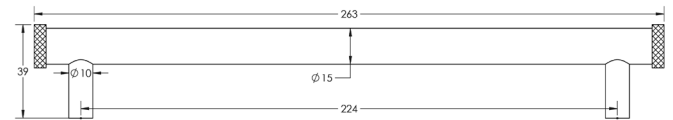

CODE

HOX160

DESCRIPTION

Wenlock Cabinet Handle

STANDARDS

PRODUCT SPECIFICATION

- Matt lacquered solid brass
- 224mm centres
- Available in 96mm centres
- Matching cupboard knobs available
- Available on plate

- *We strongly recommend requesting a sample before committing to any cutting or drilling*

TECHNICAL DRAWING

FINISHES

CODE

	Antique Brass	HOX160AB
	Dark Bronze	HOX160DB
	Matt Black	HOX160MB
	Polished Nickel	HOX160PN
	Satin Brass	HOX160SB
	Satin Nickel	HOX160SN