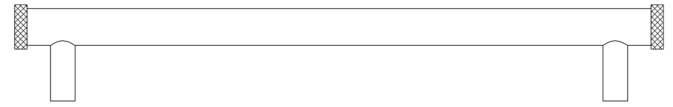

CODE

HOX160

DESCRIPTION

Wenlock Cabinet Handle

STANDARDS

PRODUCT SPECIFICATION

- Matt lacquered solid brass
- 224mm centres
- Available in 96mm centres
- Matching cupboard knobs available
- Available on plate

- *We strongly recommend requesting a sample before committing to any cutting or drilling*

TECHNICAL DRAWING

FINISHES

CODE

	Antique Brass	HOX160AB
	Dark Bronze	HOX160DB
	Matt Black	HOX160MB
	Polished Nickel	HOX160PN
	Satin Brass	HOX160SB
	Satin Nickel	HOX160SN