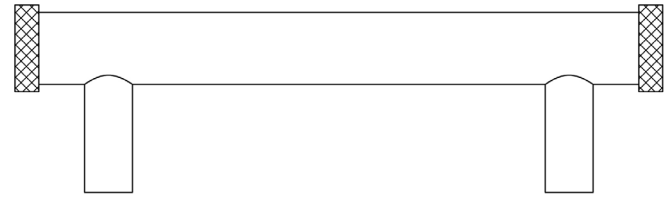

CODE

HOX150

DESCRIPTION

Wenlock Cabinet Handle

STANDARDS

PRODUCT SPECIFICATION

- Matt lacquered solid brass
- 96mm centres
- Available in 224mm centres
- Matching cupboard knobs available
- Available on plate
- *We strongly recommend requesting a sample before committing to any cutting or drilling*