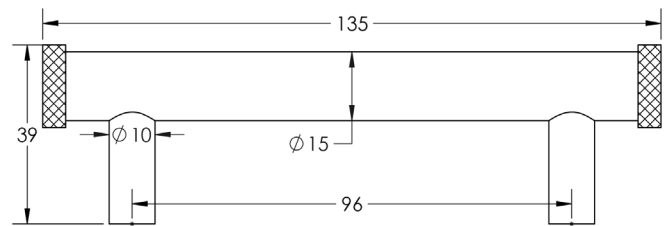

TECHNICAL DRAWING

FINISHES

CODE

	Antique Brass	HOX150AB
	Dark Bronze	HOX150DB
	Matt Black	HOX150MB
	Polished Nickel	HOX150PN
	Satin Brass	HOX150SB
	Satin Nickel	HOX150SN