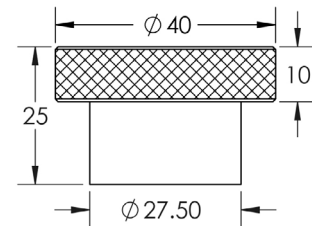

TECHNICAL DRAWING

FINISHES

CODE

Antique Brass	HOX140AB
Dark Bronze	HOX140DB
Matt Black	HOX140MB
Polished Nickel	HOX140PN
Satin Brass	HOX140SB
Satin Nickel	HOX140SN