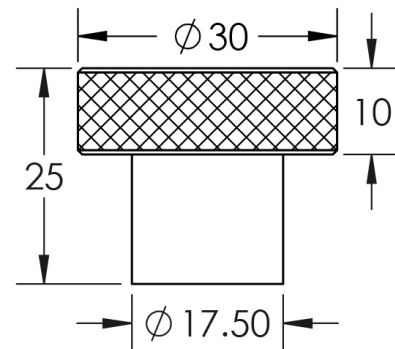

CODE

HOX130

DESCRIPTION

Wenlock Cabinet Knob

STANDARDS

PRODUCT SPECIFICATION

- Matt lacquered solid brass
- Available in Ø40mm
- Matching cupboard handles available
- M4 fixing
- *We strongly recommend requesting a sample before committing to any cutting or drilling*

TECHNICAL DRAWING

FINISHES

CODE

	Antique Brass	HOX130AB
	Dark Bronze	HOX130DB
	Matt Black	HOX130MB
	Polished Nickel	HOX130PN
	Satin Brass	HOX130SB
	Satin Nickel	HOX130SN