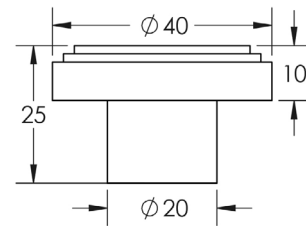

CODE

HOX1040

DESCRIPTION

Cropley Cabinet Knob

STANDARDS

PRODUCT SPECIFICATION

- Matt lacquered solid brass
- Available in Ø30mm
- Matching cupboard handles available
- M4 fixing
- *We strongly recommend requesting a sample before committing to any cutting or drilling*

TECHNICAL DRAWING

FINISHES

CODE

	Antique Brass	HOX1040AB
	Dark Bronze	HOX1040DB
	Matt Black	HOX1040MB
	Polished Nickel	HOX1040PN
	Satin Brass	HOX1040SB
	Satin Nickel	HOX1040SN