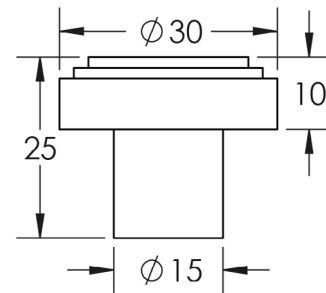

CODE

HOX1030

DESCRIPTION

Cropley Cabinet Knob

STANDARDS

PRODUCT SPECIFICATION

- Matt lacquered solid brass
- Available in Ø40mm
- Matching cupboard handles available
- M4 fixing
- *We strongly recommend requesting a sample before committing to any cutting or drilling*

TECHNICAL DRAWING

FINISHES

CODE

 Antique Brass	HOX1030AB
 Dark Bronze	HOX1030DB
 Matt Black	HOX1030MB
 Polished Nickel	HOX1030PN
 Satin Brass	HOX1030SB
 Satin Nickel	HOX1030SN