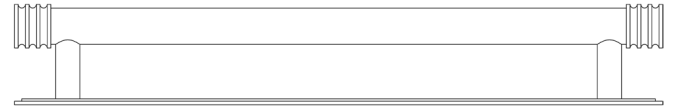

CODE

HOX-460-6060

DESCRIPTION

Sturt Cabinet Handle
Stepped Backplate

STANDARDS

PRODUCT SPECIFICATION

- Matt lacquered solid brass
- 224mm centres
- Available in 96mm centres
- Matching cupboard knobs available

TECHNICAL DRAWING

FINISHES

CODE

	Antique Brass	HOX-460AB-6060AB
	Dark Bronze	HOX-460DB-6060DB
	Matt Black	HOX-460MB-6060MB
	Polished Nickel	HOX-460PN-6060PN
	Satin Brass	HOX-460SB-6060SB
	Satin Nickel	HOX-460SN-6060SN