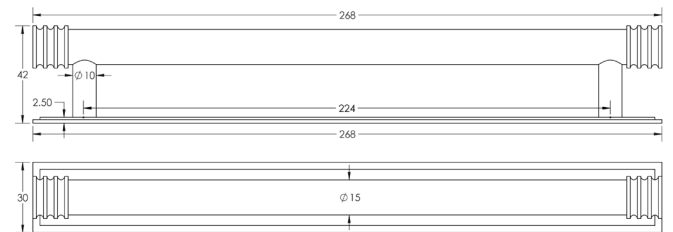

CODE

HOX-460-6060

DESCRIPTION

Sturt Cabinet Handle
Stepped Backplate

STANDARDS

PRODUCT SPECIFICATION

- Matt lacquered solid brass
- 224mm centres
- Available in 96mm centres
- Matching cupboard knobs available

TECHNICAL DRAWING

FINISHES

CODE

	Antique Brass	HOX-460AB-6060AB
	Dark Bronze	HOX-460DB-6060DB
	Matt Black	HOX-460MB-6060MB
	Polished Nickel	HOX-460PN-6060PN
	Satin Brass	HOX-460SB-6060SB
	Satin Nickel	HOX-460SN-6060SN