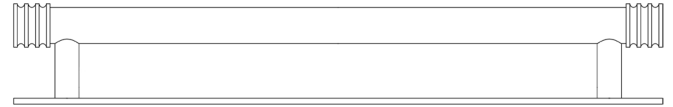

CODE

HOX-460-5060

DESCRIPTION

Sturt Cabinet Handle
Plain Backplate

STANDARDS

PRODUCT SPECIFICATION

- Matt lacquered solid brass
- 224mm centres
- Available in 96mm centres
- Matching cupboard knobs available

TECHNICAL DRAWING

FINISHES

CODE

	Antique Brass	HOX-460AB-5060AB
	Dark Bronze	HOX-460DB-5060DB
	Matt Black	HOX-460MB-5060MB
	Polished Nickel	HOX-460PN-5060PN
	Satin Brass	HOX-460SB-5060SB
	Satin Nickel	HOX-460SN-5060SN