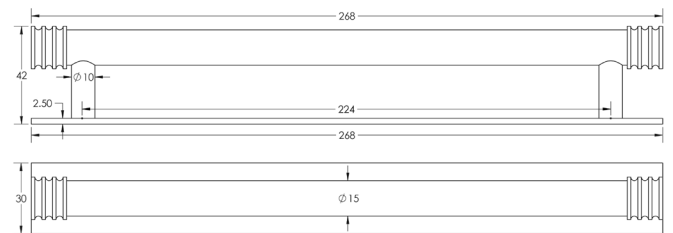

CODE

HOX-460-5060

DESCRIPTION

Sturt Cabinet Handle
Plain Backplate

STANDARDS

PRODUCT SPECIFICATION

- Matt lacquered solid brass
- 224mm centres
- Available in 96mm centres
- Matching cupboard knobs available

TECHNICAL DRAWING

FINISHES

CODE

	Antique Brass	HOX-460AB-5060AB
	Dark Bronze	HOX-460DB-5060DB
	Matt Black	HOX-460MB-5060MB
	Polished Nickel	HOX-460PN-5060PN
	Satin Brass	HOX-460SB-5060SB
	Satin Nickel	HOX-460SN-5060SN