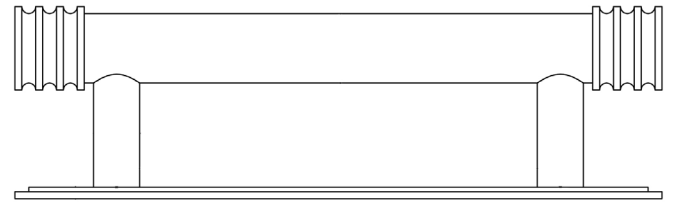

CODE

HOX-450-6050

DESCRIPTION

Sturt Cabinet Handle
Stepped Backplate

STANDARDS

PRODUCT SPECIFICATION

- Matt lacquered solid brass
- 96mm centres
- Available in 224mm centres
- Matching cupboard knobs available
- *We strongly recommend requesting a sample before committing to any cutting or drilling*

TECHNICAL DRAWING

FINISHES

CODE

	Antique Brass	HOX-450AB-6050AB
	Dark Bronze	HOX-450DB-6050DB
	Matt Black	HOX-450MB-6050MB
	Polished Nickel	HOX-450PN-6050PN
	Satin Brass	HOX-450SB-6050SB
	Satin Nickel	HOX-450SN-6050SN