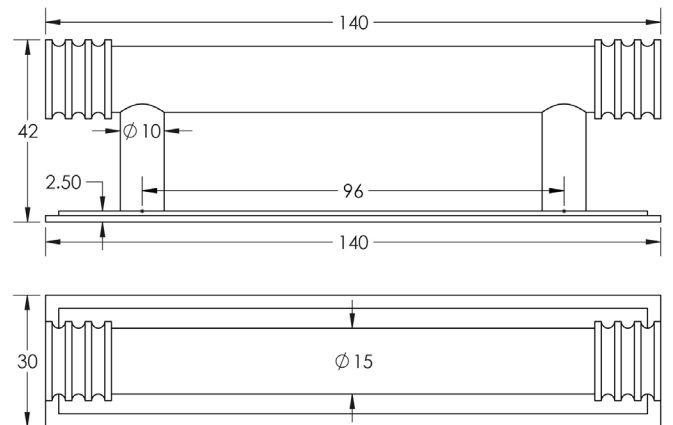

CODE

HOX-450-6050

DESCRIPTION

Sturt Cabinet Handle
Stepped Backplate

STANDARDS

PRODUCT SPECIFICATION

- Matt lacquered solid brass
- 96mm centres
- Available in 224mm centres
- Matching cupboard knobs available
- *We strongly recommend requesting a sample before committing to any cutting or drilling*

TECHNICAL DRAWING

FINISHES

CODE

	Antique Brass	HOX-450AB-6050AB
	Dark Bronze	HOX-450DB-6050DB
	Matt Black	HOX-450MB-6050MB
	Polished Nickel	HOX-450PN-6050PN
	Satin Brass	HOX-450SB-6050SB
	Satin Nickel	HOX-450SN-6050SN