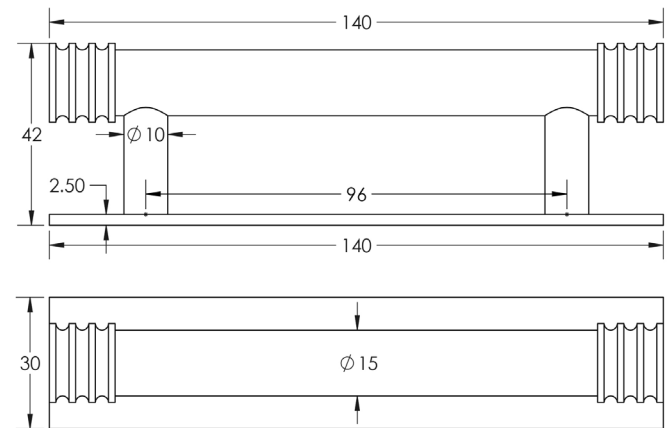

CODE

HOX-450-5050

DESCRIPTION

Sturt Cabinet Handle
Plain Backplate

STANDARDS

PRODUCT SPECIFICATION

- Matt lacquered solid brass
- 96mm centres
- Available in 224mm centres
- Matching cupboard knobs available
- *We strongly recommend requesting a sample before committing to any cutting or drilling*

TECHNICAL DRAWING

FINISHES

CODE

	Antique Brass	HOX-450AB-5050AB
	Dark Bronze	HOX-450DB-5050DB
	Matt Black	HOX-450MB-5050MB
	Polished Nickel	HOX-450PN-5050PN
	Satin Brass	HOX-450SB-5050SB
	Satin Nickel	HOX-450SN-5050SN