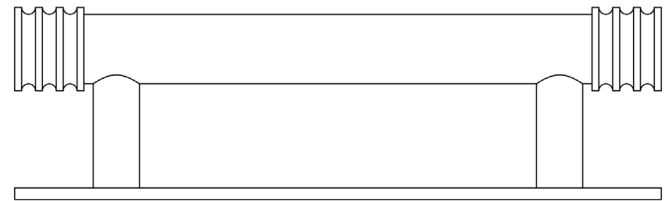

CODE

HOX-450-5050

DESCRIPTION

Sturt Cabinet Handle
Plain Backplate

STANDARDS

PRODUCT SPECIFICATION

- Matt lacquered solid brass
- 96mm centres
- Available in 224mm centres
- Matching cupboard knobs available
- *We strongly recommend requesting a sample before committing to any cutting or drilling*

TECHNICAL DRAWING

FINISHES

CODE

	Antique Brass	HOX-450AB-5050AB
	Dark Bronze	HOX-450DB-5050DB
	Matt Black	HOX-450MB-5050MB
	Polished Nickel	HOX-450PN-5050PN
	Satin Brass	HOX-450SB-5050SB
	Satin Nickel	HOX-450SN-5050SN