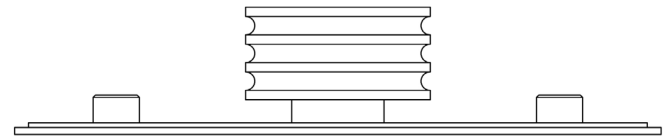

CODE

HOX-440-6090

DESCRIPTION

Sturt Cabinet Knob
Stepped Backplate

STANDARDS

PRODUCT SPECIFICATION

- Matt lacquered solid brass
- 96mm centres
- Available in Ø30mm
- Matching cupboard handles available
- *We strongly recommend requesting a sample before committing to any cutting or drilling*