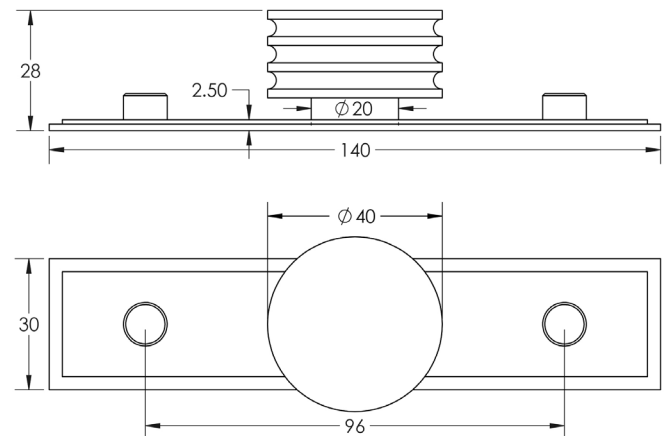

CODE

HOX-440-6090

DESCRIPTION

Sturt Cabinet Knob
Stepped Backplate

STANDARDS

PRODUCT SPECIFICATION

- Matt lacquered solid brass
- 96mm centres
- Available in Ø30mm
- Matching cupboard handles available
- *We strongly recommend requesting a sample before committing to any cutting or drilling*

TECHNICAL DRAWING

FINISHES

CODE

	Antique Brass	HOX-440AB-6090AB
	Dark Bronze	HOX-440DB-6090DB
	Matt Black	HOX-440MB-6090MB
	Polished Nickel	HOX-440PN-6090PN
	Satin Brass	HOX-440SB-6090SB
	Satin Nickel	HOX-440SN-6090SN